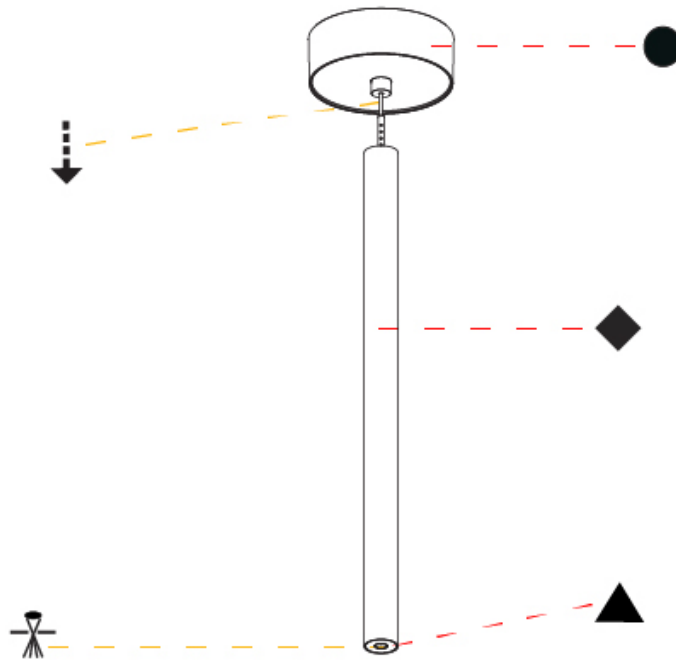

Shape: Cylinder
 Diameter (mm): 28
 Diameter (in): 1 1/8
 Height (mm): 450
 Height (in): 17 11/16
 Max. Overall Height (mm): 2450
 Max. Overall Height (in): 96 7/16
 Light Distribution: Downlight
 Weight (kg): 0.504
 Weight (lbs): 1.11
 Fixture Finish: [SSR / BKV / CWI / CRY / HAB / UFT / ITA / RUA / FTG / MYG / LOD / PUS / FRO / FUP / KIA / POP / BLS / SPG / MEY / GOH / GUM / CHC / COM / ABZ / JAG / OBR / MOS / ROR](#)
 Fixture Material: Aluminum
 Cable Details: [2000mm or 4000mm Black Cable](#)

OPTICAL

Optic°: [24 / 32 / 34 / 55 / 58](#)

RATINGS AND CERTIFICATIONS

Certified By: Certified for North American Standards
 IP rating: IP20

HANGOVER PLUG MONOPOINT SURFACE CANOPY SUSPENSION

A30846-

PROJECT
TYPE
SPECIFIER
QUANTITY
DATE

Shape: Cylinder
 Diameter (mm): 28
 Diameter (in): 1 1/8
 Height (mm): 450
 Height (in): 17 11/16
 Max. Overall Height (mm): 2450
 Max. Overall Height (in): 96 7/16
 Light Distribution: Downlight
 Weight (kg): 0.64
 Weight (lbs): 1.41
 Diffuser: Shine Ring - Opal / Yellow / Orange / Red / Blue / Green
 Fixture Finish: SSR / BKV / CWI / CRY / HAB / UFT / ITA / RUA / FTG / MYG / LOD / PUS / FRO / FUP / KIA / POP / BLS / SPG / MEY / GOH / GUM / CHC / COM / ABZ / JAG / OBR / MOS / ROR
 Fixture Material: Aluminum
 Cable Details: 2000mm or 4000mm Black Cable