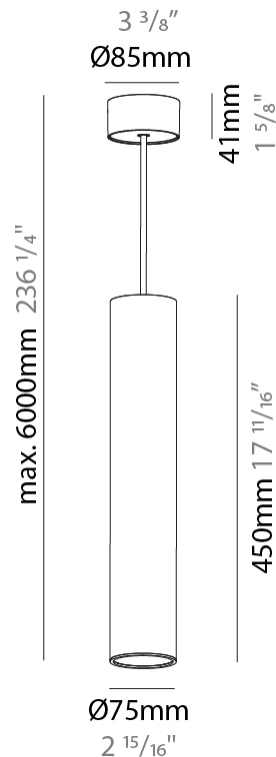

GENERAL

Series: Hangover
Subseries: Hangover Monopoint Surface Canopy
Brand: Prolicht
Division: Architectural
Mounting Type: Suspension
Mounting Location: Ceiling
Subcategory: Pendant

PHYSICAL

Shape: Cylinder
Diameter (mm): 75
Diameter (in): 2 ¹⁵/₁₆
Height (mm): 450
Height (in): 17 ¹¹/₁₆
Max. Overall Height (mm): 2450
Max. Overall Height (in): 96 ⁷/₁₆
Light Distribution: Direct / Indirect
Diffuser: Shine Ring 0-6
Fixture Finish: SSR / BKV / CWI / CRY / HAB / UFT / ITA / RUA / FTG / MYG / LOD / PUS / FRO / FUP / KIA / POP / BLS / SPG / MEY / GOH / GUM / CHC / COM / ABZ / JAG / OBR / MOS / ROR
Fixture Material: Aluminum
Cable Details: 2000mm / 6000mm Cable in White / Black / Orange / Red

ELECTRICAL

Lamp Type: LED (Zhaga Standard)
Input Wattage (W): 20.8
Total Output Wattage (W): 19
Dimming: Tri-Mode (Non-Dimming and Phase Dimming (120Vac only) and 0-10V Dimming)
Driver Included: Yes
Driver Location: External
Driver Type: Constant Current - Universal
Driver Class: Class 2
Housing: ENCP3
Input Voltage (V): 120 - 277
Constant Current (MA): 500

LED

Number of LEDs: 2
Color Temperature (°K): 2700 / 3000 / 4000
Max. Delivered Lumen (lm): 1821
CRI: >90 CRI
Efficiency (%): 86
Lamp Life (hrs): 50000

OPTICAL

Reflector°: 18 / 36 / 52

RATINGS AND CERTIFICATIONS

Certified By: Certified for North American Standards
IP rating: IP20